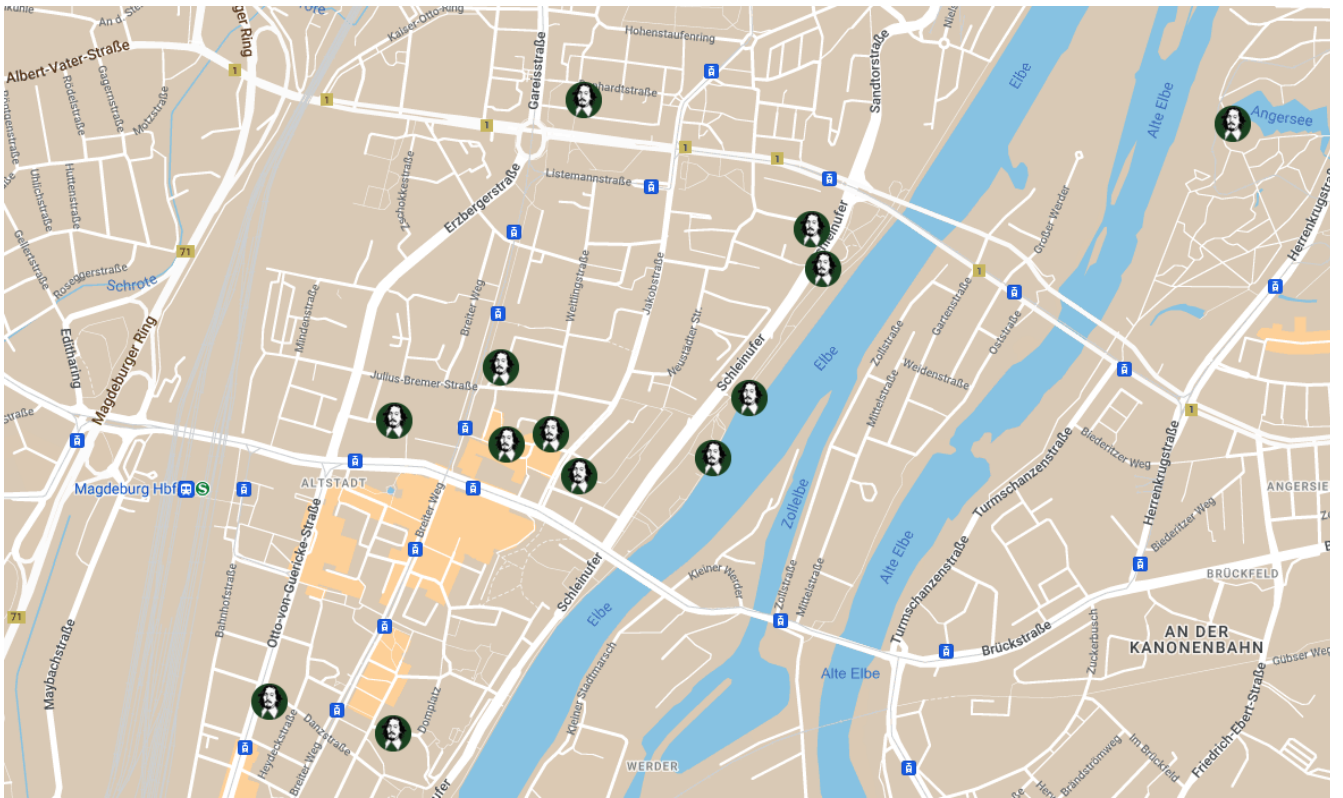

OTTO-VON-GUERICKE-GESELLSCHAFT e.V.

Map of the Otto-von-Guericke-Locations in Magdeburg

Click on the **square** in the **top right-hand corner** to enlarge the map and obtain more **detailed information!**

(https://www.ovgg.ovgu.de/ovgg_media/Boxen_+Marginalbereich_+Layout/Vorschau_Karten/Vorschau_Karte-p-2074.png)